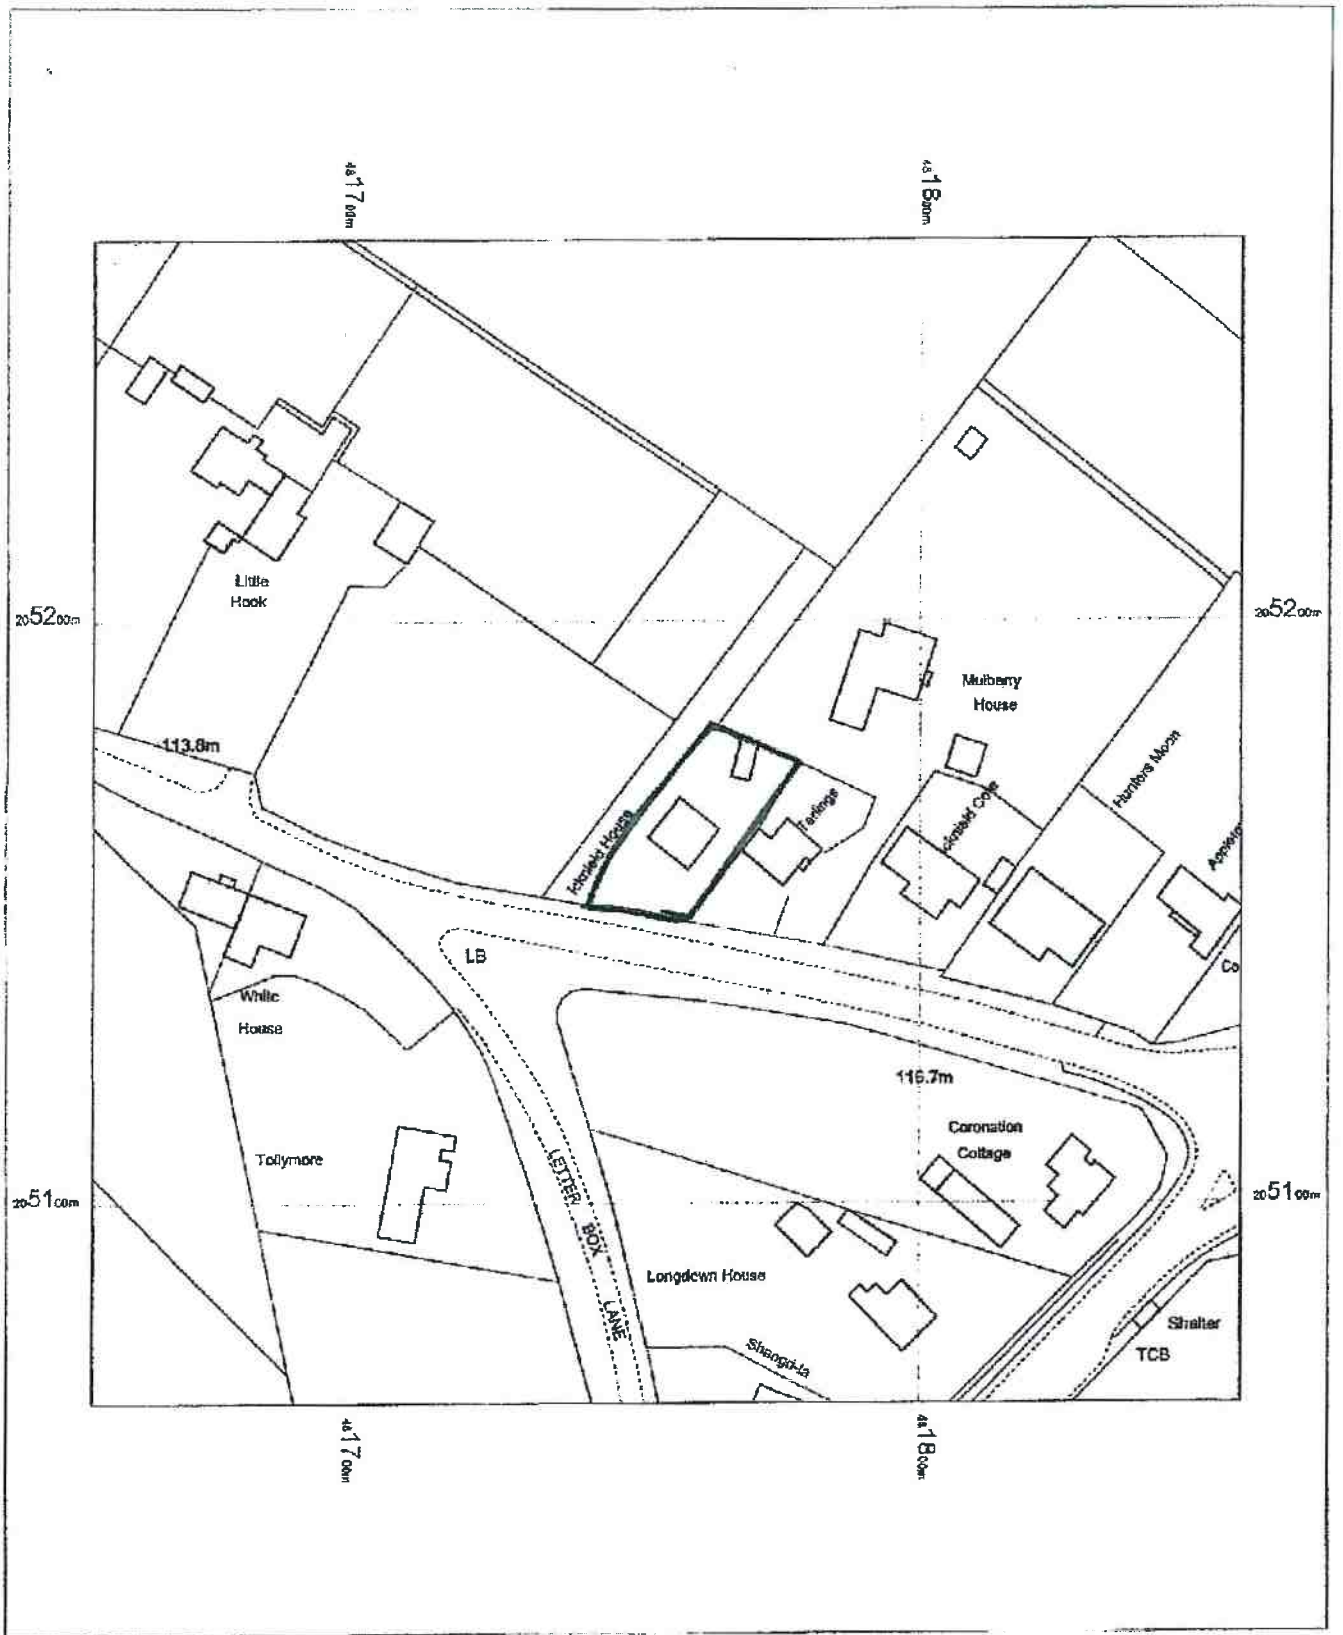

17/08264/FUL

Scale 1/1250

— LOCATION OF GATES

WDCI

1:1250 scale print at A4, Centre: 481757 E, 205166 N

©Crown Copyright. Licence no 100019980

HEIGHT OF GATE  
ON POST  
← 1-6 meters →

←  
WIDTH OF GATE  
1-8 meters  
→

HEIGHT OF GATE  
← 1-9 meters →

←  
WIDTH OF GATE  
1-8 meters  
→